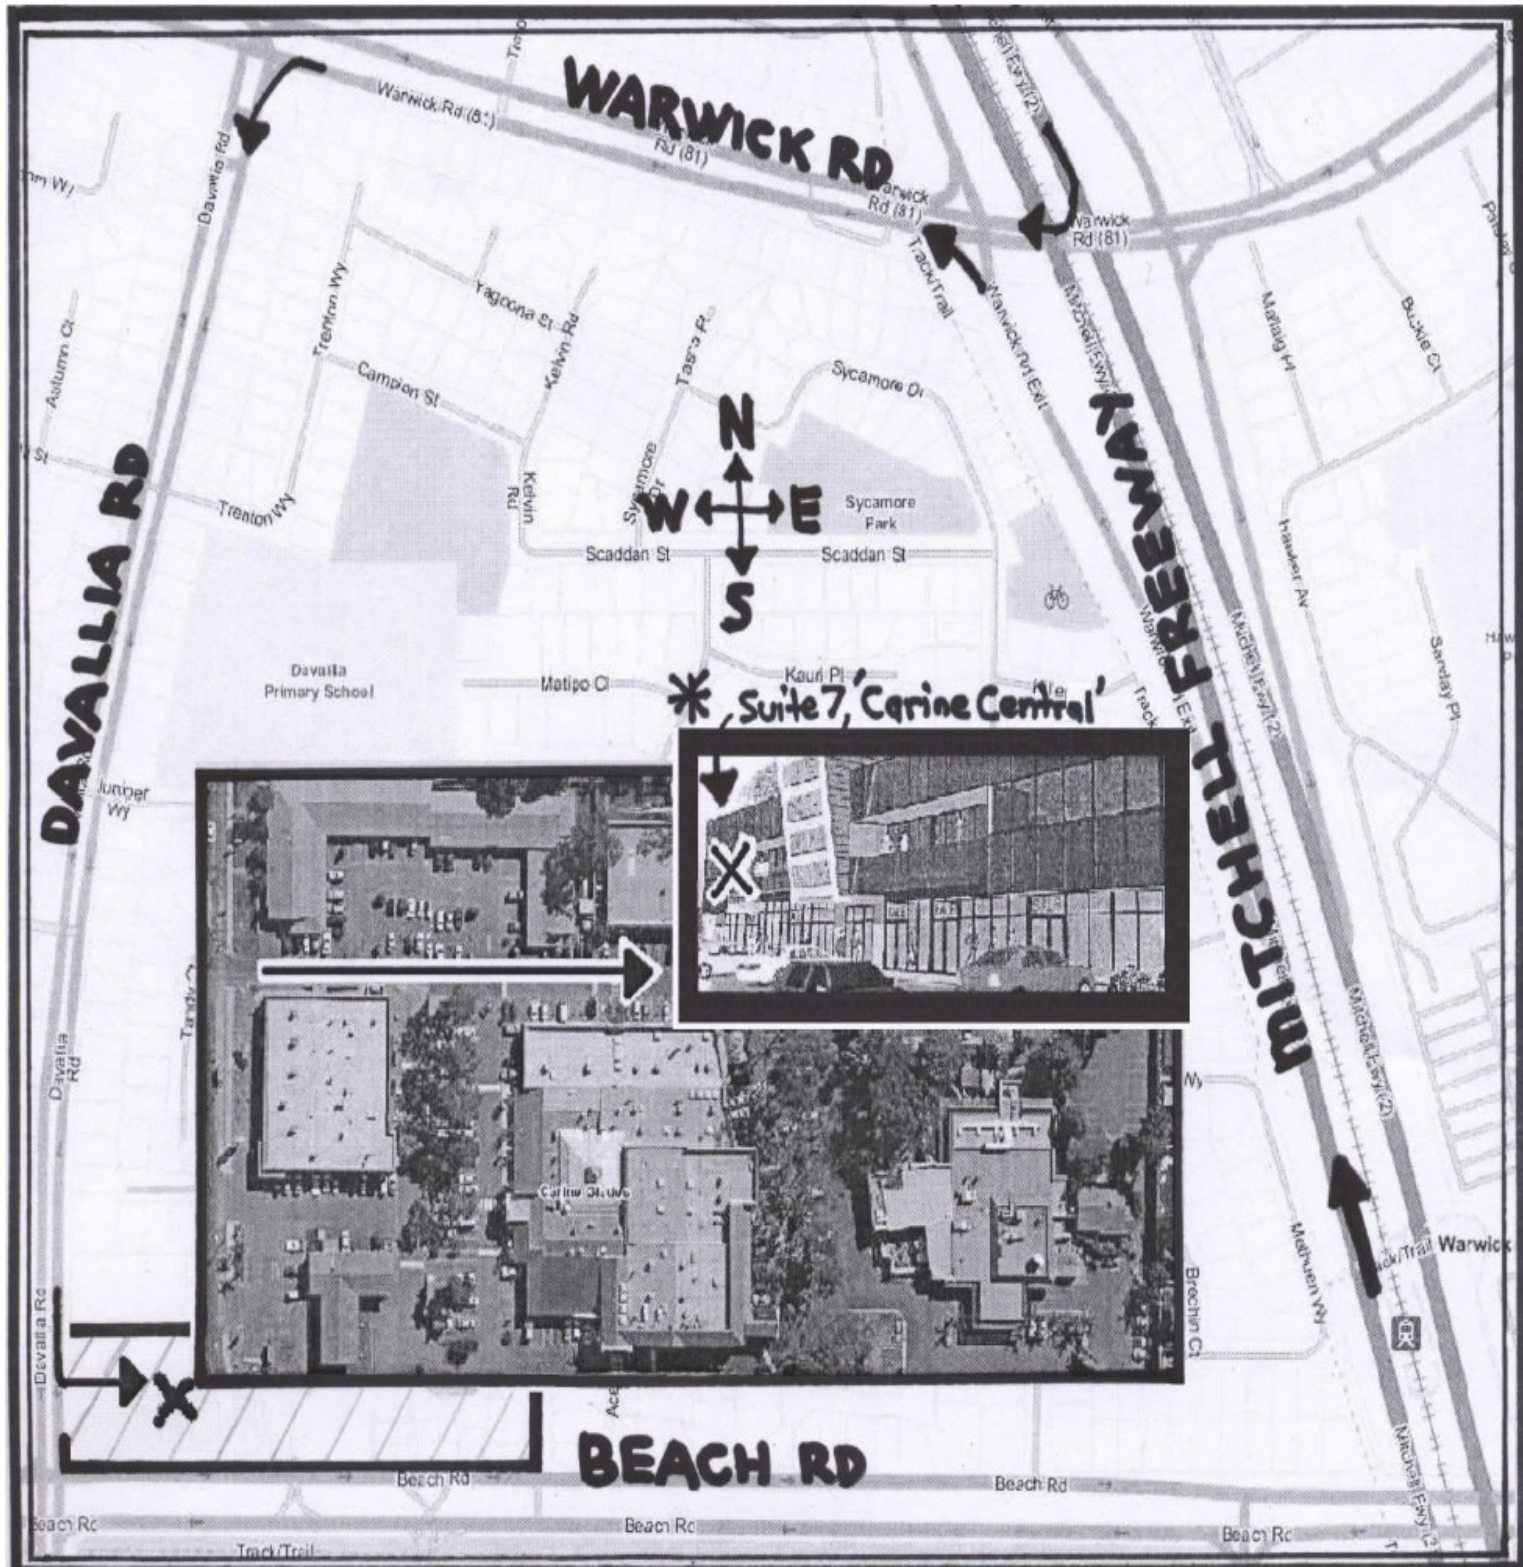

Directions from North: Travel south along the Mitchell Freeway and exit at Warwick Rd, turn right, then left to Davallia Rd and left before Beach Rd into Carine Glades Shopping Centre.

Directions from South: Travel north along the Mitchell Freeway and exit at Warwick Rd, turn left, then left to Davallia Rd, and left before Beach Rd, into Carine Glades Shopping Centre.

We are situated at Suite 7, Carine Central (top floor, left-most if facing)... turn right at the top of the stairs and you will see the doors. Come in and make yourself comfortable. Tea, coffee and biscuits await.